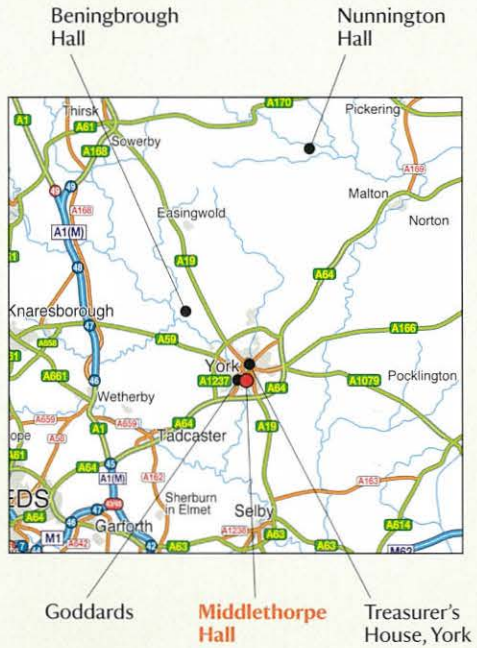

Key

- | | |
|-----------------------|---------------------|
| 1 House | 14 Rose Garden |
| 2 Beech Avenue | 15 Dovecot |
| 3 Car-park | 16 Walled Garden |
| 4 Spa | 17 White Walk |
| 5 Meadow | 18 Northern Red Oak |
| 6 Cottage Suites | 19 Yew Walk |
| 7 Middlethorpe Court | 20 English Oak |
| 8 Classical Courtyard | 21 Sunken Fence |
| 9 Turkey Oak | 22 Wild Flower Walk |
| 10 Wall Walk | 23 Cedar of Lebanon |
| 11 South Lawn | 24 Park |
| 12 Deodar Cedar | 25 Lake |
| 13 Ha-Ha | |

↑
A64 Leeds
A1(M)

A64
Scarborough
↓